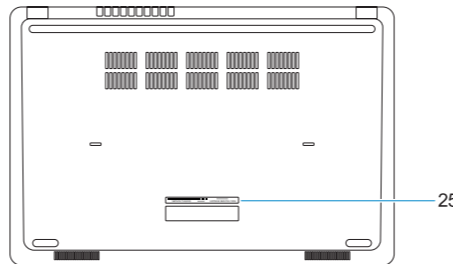

12. Port VGA
13. Port USB 2.0
14. Lecteur de carte mémoire
15. Lecteur d'empreintes digitales (en option)
16. Voyant d'état
17. Haut-parleurs
18. Pavé tactile
19. Prise jack casque/microphone
20. Port USB 3.0
21. Port USB 3.0 avec PowerShare
22. Port HDMI
23. Port réseau
24. Port de l'adaptateur d'alimentation
25. Étiquette de numéro de service

1. Kamera
2. Kamera durum ışığı
3. Mikrofon
4. SIM kart yuvası (isteğe bağlı)
5. Kızılötesi kamera (Sadece dokunma sürümü)
6. Kızılötesi vericisi (Sadece dokunma sürümü)
7. Kamera durum ışığı (Sadece dokunma sürümü)
8. Kamera (Sadece dokunma sürümü)
9. Mikrofonlar (Sadece dokunma sürümü)
10. Güç düğmesi
11. Noble Wedge güvenlik kablosu yuvası
12. VGA bağlantı noktası
13. USB 2.0 bağlantı noktası

14. Bellek kartı okuyucu
15. Parmak izi okuyucu (isteğe bağlı)
16. Durum ışığı
17. Hoparlörler
18. Dokunmatik yüzey
19. Mikrofonlu kulaklık/mikrofon jakı
20. USB 3.0 bağlantı noktası
21. PowerShare ile birlikte USB 3.0 bağlantı noktası
22. HDMI bağlantı noktası
23. Ağ bağlantı noktası
24. Güç adaptörü bağlantı noktası
25. Servis Etiket

1. Câmera
2. Luz de estado da câmara
3. Microfone
4. Ranhura para cartão SIM (opcional)
5. Câmera de infravermelhos (Apenas versão tátil)
6. Emissor de infravermelhos (Apenas versão tátil)
7. Luz de estado da câmara (Apenas versão tátil)
8. Câmera (Apenas versão tátil)
9. Microfones (Apenas versão tátil)
10. Botão para ligar/desligar
11. Ranhura do cabo de segurança Noble Wedge
12. Porta VGA
13. Porta USB 2.0
14. Leitor de cartões de memória
15. Leitor de impressões digitais (opcional)
16. Luz de estado
17. Altifalantes
18. Pannel tátil
19. Ficha combo para auriculares/microfone
20. Porta USB 3.0
21. Porta USB 3.0 com PowerShare
22. Porta HDMI
23. Porta de rede
24. Porta do transformador
25. Etiqueta de serviço

13. منفذ USB 2.0
14. قارئ بطاقة الذاكرة
15. قارئ بصمات الأصابع (اختياري)
16. مصباح الحالة
17. مكبرات الصوت
18. لوحة اللمس
19. قابس متعدد الوظائف لسماعة الرأس/الميكروفون
20. منفذ USB 3.0
21. منفذ USB 3.0 مزود بـ PowerShare
22. منفذ HDMI
23. منفذ الشبكة
24. منفذ مهابئ التيار
25. ملصق رمز الخدمة

1. الكاميرا
2. مصباح حالة الكاميرا
3. الميكروفون
4. فتحة بطاقة SIM (اختياري)
5. الكاميرا العاملة بالأشعة تحت الحمراء (الإصدار الذي يعمل باللمس فقط)
6. جهاز بث الأشعة تحت الحمراء (الإصدار الذي يعمل باللمس فقط)
7. مصباح حالة الكاميرا (الإصدار الذي يعمل باللمس فقط)
8. الكاميرا (الإصدار الذي يعمل باللمس فقط)
9. الميكروفونات (الإصدار الذي يعمل باللمس فقط)
10. زر التشغيل
11. فتحة كابل أمان Noble Wedge
12. منفذ VGA